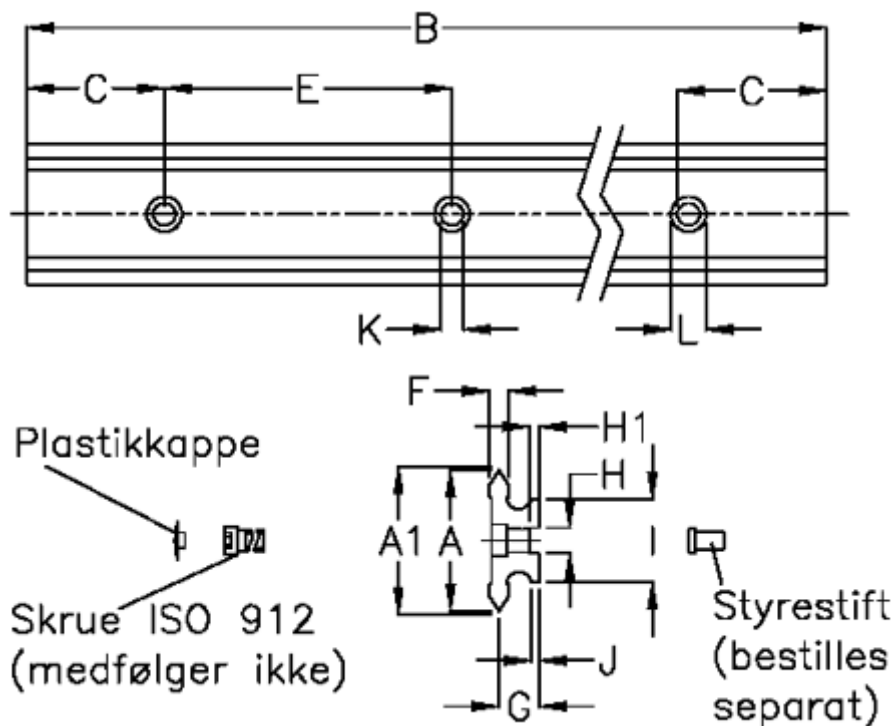

Article number: 057120537761

Description: Hepco GV3 slide NS 35 L3776 P1  
with counterbored holes

## Measures

|               |         |                |            |                       |
|---------------|---------|----------------|------------|-----------------------|
| A             | = 35    | G              | = 10.0     | Weight kg/1000 = 2.30 |
| A1            | = 35.74 | H              | = 8        |                       |
| B             | = 3776  | H1             | = 3.0      |                       |
| C             | = 43.0  | I              | = 25.0     |                       |
| E             | = 90    | J              | = 2.60     |                       |
| F             | = 4.71  | K              | = 7.0      |                       |
| For bearing   | = J25   | L              | = 11 x 6.1 |                       |
| For guide pin | = SDP8  | Precision type | = P1       |                       |